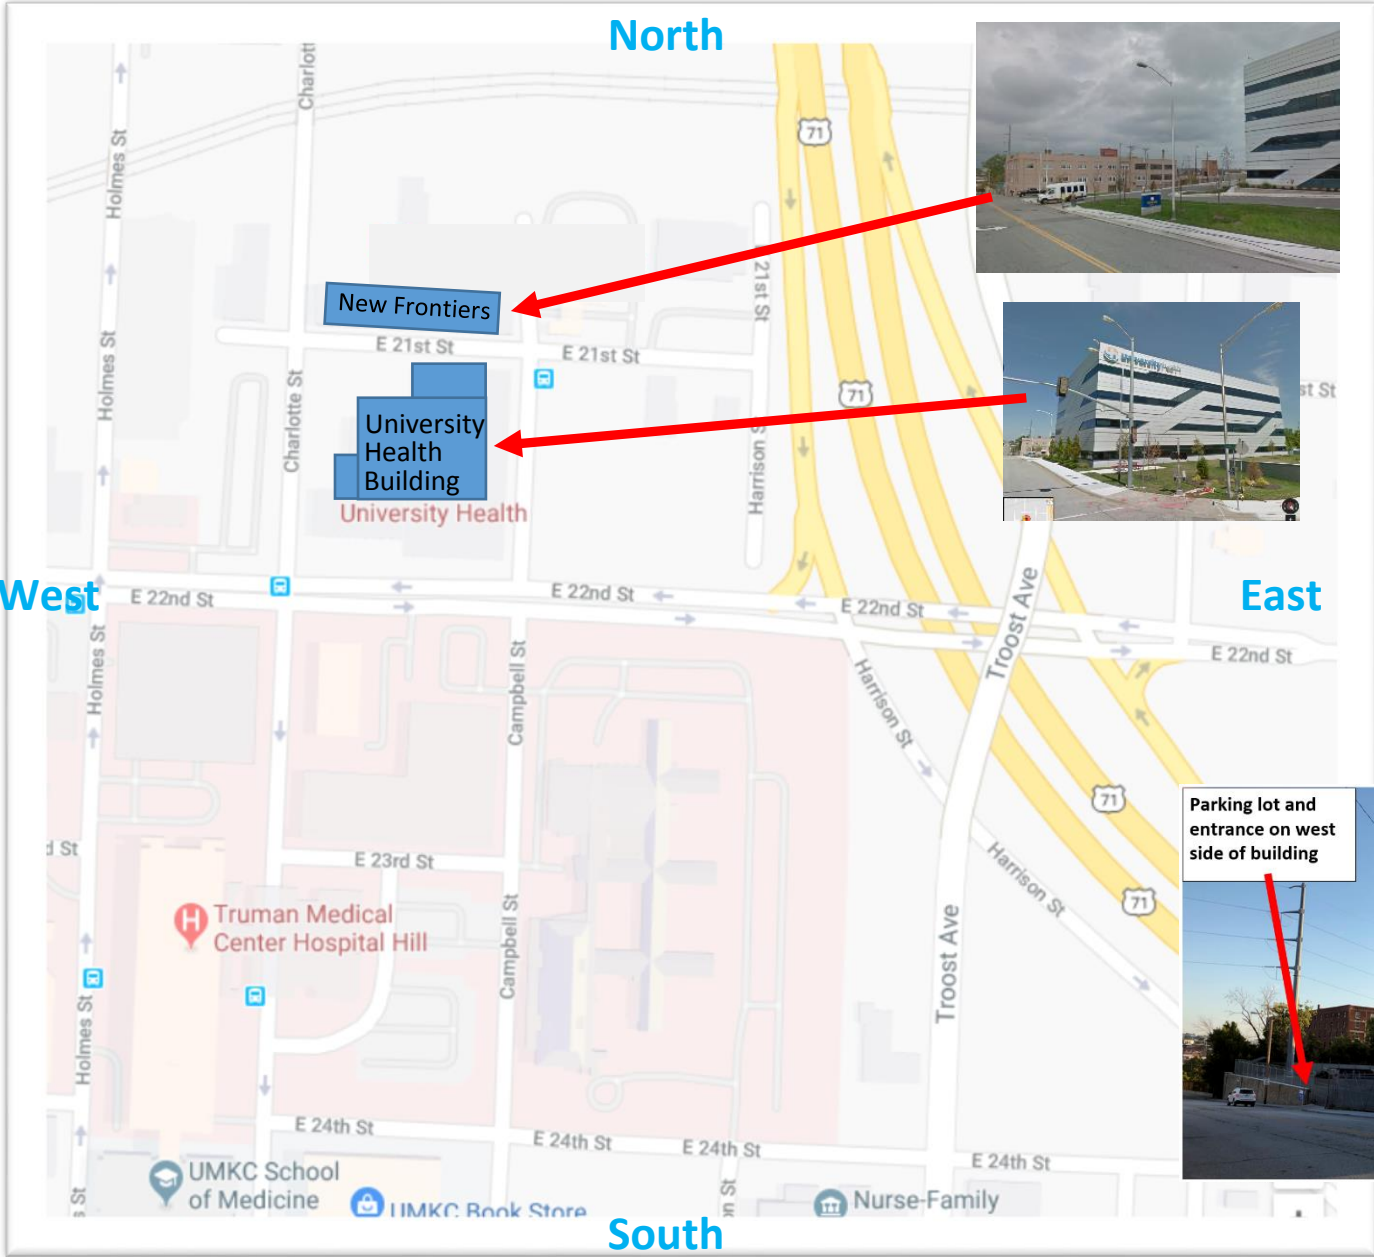

Directions to New Frontiers and The PEER Center

We are located at 800 E. 21st Street on the Northeast corner of 21st & Charlotte Streets in the 64108 zip code. Parking and the entrance to the building are on the **west side of the building** and are accessed from Charlotte Street. Enter the double doors off the parking lot and take the elevator to the second floor.

800 E. 21st Street